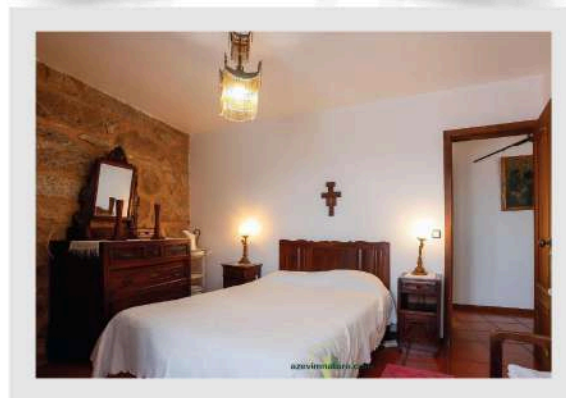

MELGAÇO
PORTUGAL 2025

EVENT DATE: JULY 22ND - 27TH, 2025

Cabreiros de Cima

*It is located at:
4 km distance to the race.
155 km distance to Porto Airport
79 km distance to Vigo Airport*

Capacity: 10 people

Number of Rooms: 4

Rate per night: ..... 290.00 EUR

[ACCESS HERE AND LEARN MORE ABOUT THIS ACCOMMODATION](#)

+351 939 434 207 (Chamada para rede móvel nacional)

azevim.nature@gmail.com

www.azevimnature.com

Facebook and Instagram icons followed by azevimnature