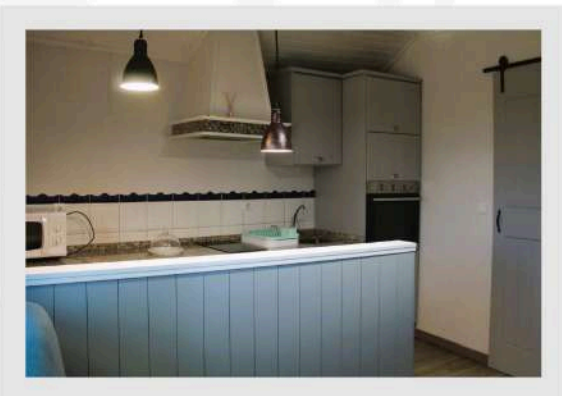

## Casa do Piorno

*It is located at:  
23 km distance to the race.  
141 km distance to Porto Airport  
66 km distance to Vigo Airport*

Capacity: 3 people

Number of Rooms: 1

Rate per night: ..... 85.00 EUR