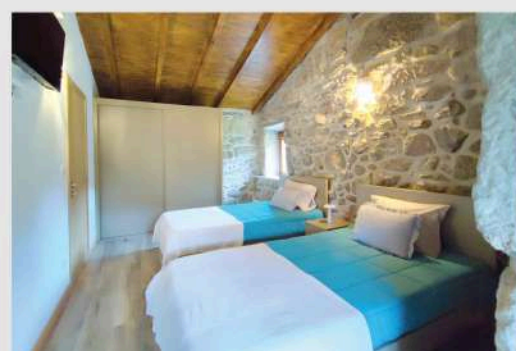

Casa do Negrinho

*It is located at:
19 km distance to the race.
145 km distance to Porto Airport
19 km distance to Vigo Airport*

Capacity: 6 people

Number of Rooms: 2

Rate per night: ..... 280.00 EUR

[ACCESS HERE AND LEARN MORE ABOUT THIS ACCOMMODATION](#)

+351 939 434 207 (Chamada para rede móvel nacional)

✉ azevim.nature@gmail.com

🌐 www.azevimnature.com

📌 @ azevimnature