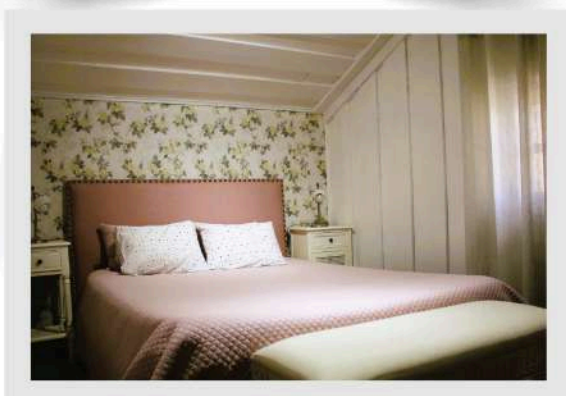

MELGAÇO
PORTUGAL 2025

EVENT DATE: JULY 22ND - 27TH, 2025

Casa do Castanheiro

*It is located at:
23 km distance to the race.
141 km distance to Porto Airport
66 km distance to Vigo Airport*

Capacity: 6 people

Number of Rooms: 2

Rate per night: ..... 150.00 EUR

[ACCESS HERE AND LEARN MORE ABOUT THIS ACCOMMODATION](#)

+351 939 434 207 (Chamada para rede móvel nacional)

azevim.nature@gmail.com

www.azevimnature.com

f @ azevimnature