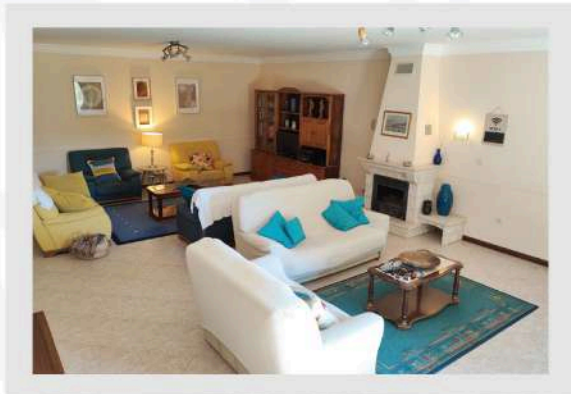

MELGAÇO
PORTUGAL 2025

EVENT DATE: JULY 22ND - 27TH, 2025

Casa Avô Manuel

It is located at:
49 km distance to the race.
114 km distance to Porto Airport
36 km distance to Vigo Airport

Capacity: 11 people

Number of Rooms: 5

Rate per night: ..... 350.00 EUR

[ACCESS HERE AND LEARN MORE ABOUT THIS ACCOMMODATION](#)

+351 939 434 207 (Chamada para rede móvel nacional)

azevim.nature@gmail.com

www.azevimnature.com

Facebook and Instagram icons followed by azevimnature