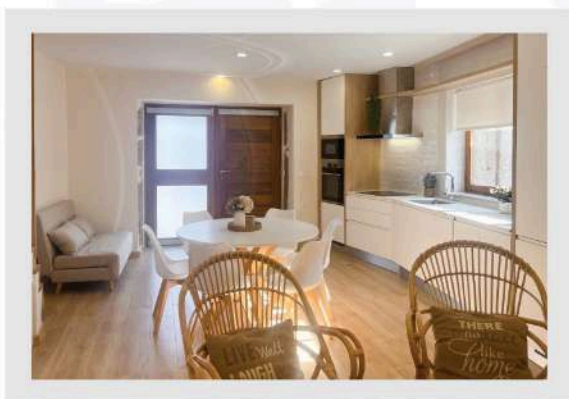

Casa do Palheiro

*It is located at:
27 km distance to the race.
146 km distance to Porto Airport
75 km distance to Vigo Airport*

Capacity: 4 people

Number of Rooms: 2

Rate per night: ..... 150.00 EUR

[ACCESS HERE AND LEARN MORE ABOUT THIS ACCOMMODATION](#)

+351 939 434 207 (Chamada para rede móvel nacional)

azevim.nature@gmail.com

www.azevimnature.com