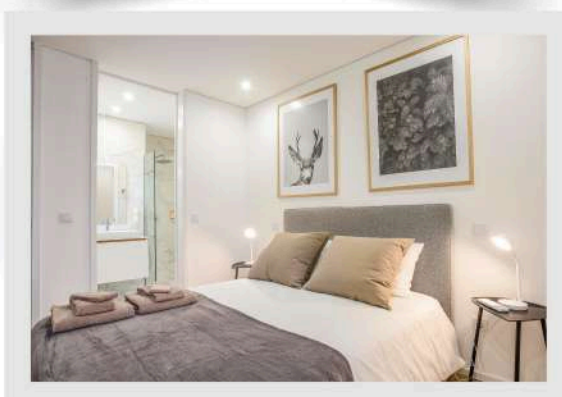

Casa do Barbeiro

*It is located at:
2 km distance to the race.
152 km distance to Porto Airport
55 km distance to Vigo Airport*

Capacity: 6 people

Number of Rooms: 3

Rate per night: .....240.00 EUR

[ACCESS HERE AND LEARN MORE ABOUT THIS ACCOMMODATION](#)

+351 939 434 207 (Chamada para rede móvel nacional)

azevim.nature@gmail.com

www.azevimnature.com

Facebook icon   Instagram icon   azevimnature