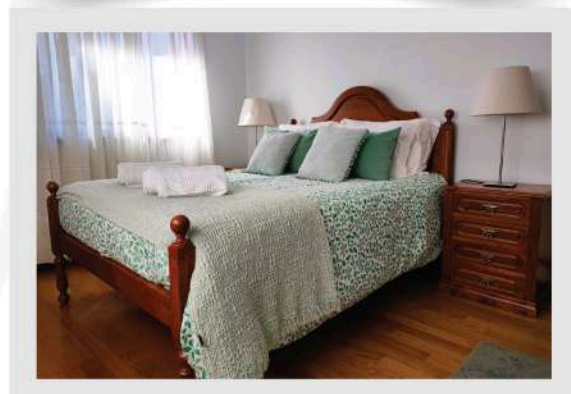

MELGAÇO
PORTUGAL 2025

EVENT DATE: JULY 22ND - 27TH, 2025

Casa Avô Manuel

It is located at:
49 km distance to the race.
114 km distance to Porto Airport
36 km distance to Vigo Airport

Capacity: 11 people

Number of Rooms: 5

Rate per night: ..... 350.00 EUR

[ACCESS HERE AND LEARN MORE ABOUT THIS ACCOMMODATION](#)

+351 939 434 207 (Chamada para rede móvel nacional)

azevim.nature@gmail.com

www.azevimnature.com

Facebook and Instagram icons followed by azevimnature