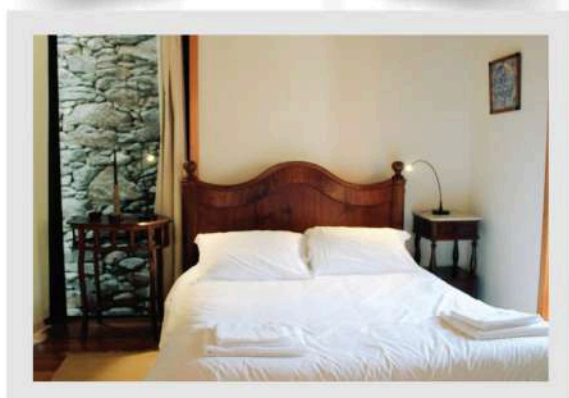

Casa das Bouças de Vidro

*It is located at:
6 km distance to the race.
149 km distance to Porto Airport
50 km distance to Vigo Airport*

Capacity: 4 people

Number of Rooms: 2

Rate per night: ..... 230.00 EUR

[ACCESS HERE AND LEARN MORE ABOUT THIS ACCOMMODATION](#)

+351 939 434 207 (Chamada para rede móvel nacional)

azevim.nature@gmail.com

www.azevimnature.com

azevimnature