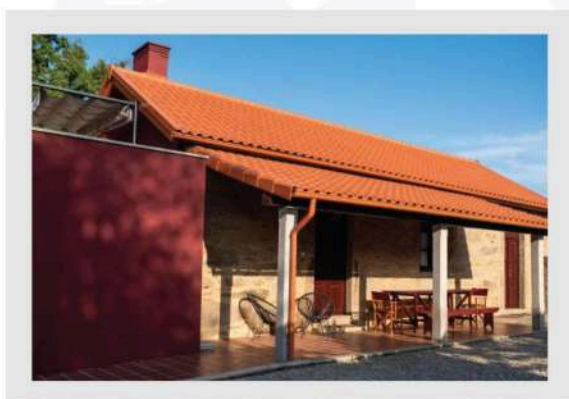

## Quinta Vila Nova - Apartamento do Ulmeiro

*It is located at:*  
 27 km distance to the race.  
 130 km distance to Porto Airport  
 34 km distance to Vigo Airport

Capacity: 10 people

Number of Rooms: 4