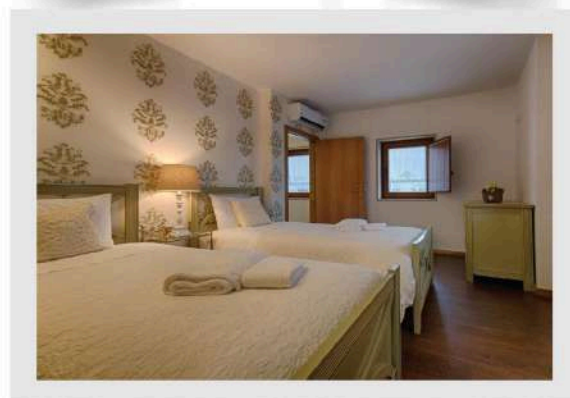

Casa da Costa

*It is located at:
16 km distance to the race.
146 km distance to Porto Airport
75 km distance to Vigo Airport*

Capacity: 6 people

Number of Rooms: 2

Rate per night: .....180.00 EUR

[ACCESS HERE AND LEARN MORE ABOUT THIS ACCOMMODATION](#)

+351 939 434 207 (Chamada para rede móvel nacional)

azevim.nature@gmail.com

www.azevimnature.com

azevimnature