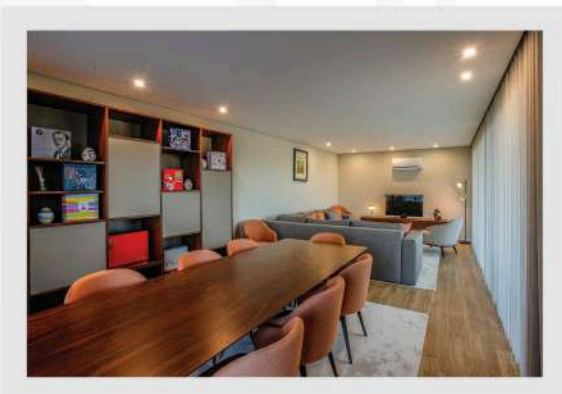

Casa do Barbeiro

*It is located at:
2 km distance to the race.
152 km distance to Porto Airport
55 km distance to Vigo Airport*

Capacity: 6 people

Number of Rooms: 3

Rate per night: .....240.00 EUR

[ACCESS HERE AND LEARN MORE ABOUT THIS ACCOMMODATION](#)

+351 939 434 207 (Chamada para rede móvel nacional)

azevim.nature@gmail.com

www.azevimnature.com

Facebook icon   Instagram icon   azevimnature