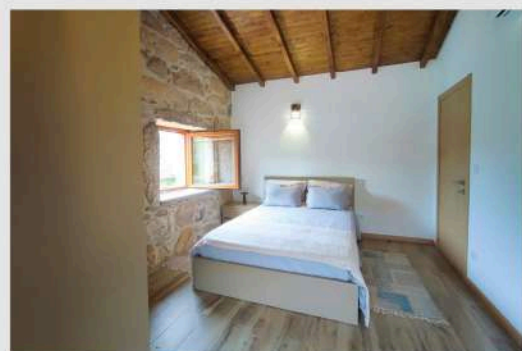

Casa do Negrinho

*It is located at:
19 km distance to the race.
145 km distance to Porto Airport
19 km distance to Vigo Airport*

Capacity: 6 people

Number of Rooms: 2

Rate per night: ..... 280.00 EUR

[ACCESS HERE AND LEARN MORE ABOUT THIS ACCOMMODATION](#)

+351 939 434 207 (Chamada para rede móvel nacional)

✉ azevim.nature@gmail.com

🌐 www.azevimnature.com

📌 @ azevimnature