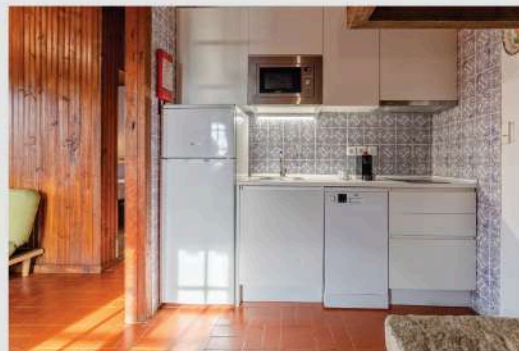

MELGAÇO
PORTUGAL 2025

EVENT DATE: JULY 22ND - 27TH, 2025

Quinta Santo Antônio - Casa do Padeiro

*It is located at:
10 km distance to the race.
147 km distance to Porto Airport
46 km distance to Vigo Airport*

Capacity: 4 people

Number of Rooms: 2

Rate per night: .....150.00 EUR

[ACCESS HERE AND LEARN MORE ABOUT THIS ACCOMMODATION](#)

+351 939 434 207 (Chamada para rede móvel nacional)

azevim.nature@gmail.com

www.azevimnature.com