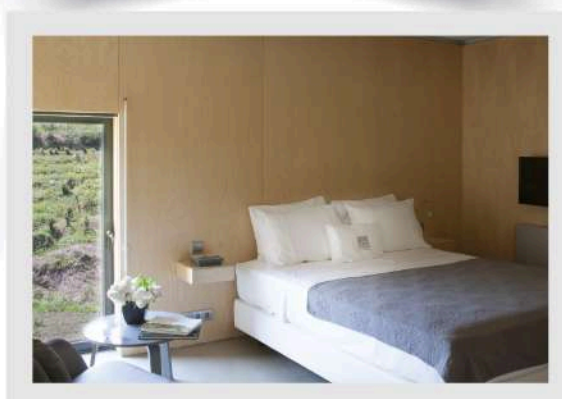

Casa das Vigótas | Melgaço Alvarinho Houses

*It is located at:
5 km distance to the race.
139 km distance to Porto Airport
51 km distance to Vigo Airport*

Capacity: 8 people

Number of Rooms: 3

Rate per night: ..... 320.00 EUR

[ACCESS HERE AND LEARN MORE ABOUT THIS ACCOMMODATION](#)

+351 939 434 207 (Chamada para rede móvel nacional)

azevim.nature@gmail.com

www.azevimnature.com

Facebook and Instagram icons followed by azevimnature