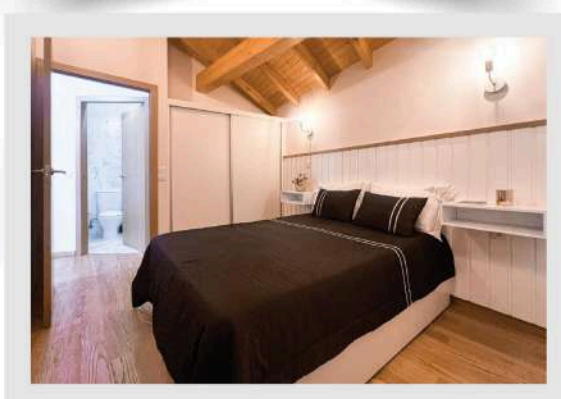

Casa do Palheiro

*It is located at:
27 km distance to the race.
146 km distance to Porto Airport
75 km distance to Vigo Airport*

Capacity: 4 people

Number of Rooms: 2

Rate per night: ..... 150.00 EUR

[ACCESS HERE AND LEARN MORE ABOUT THIS ACCOMMODATION](#)

+351 939 434 207 (Chamada para rede móvel nacional)

azevim.nature@gmail.com

www.azevimnature.com