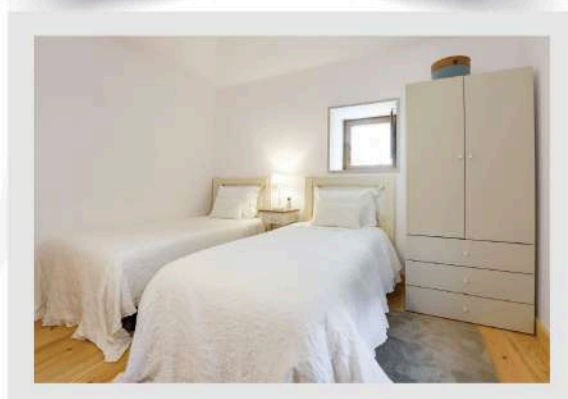

MELGAÇO
PORTUGAL 2025

EVENT DATE: JULY 22ND - 27TH, 2025

Casa do Rego

*It is located at:
16 km distance to the race.
146 km distance to Porto Airport
75 km distance to Vigo Airport*

Capacity: 5 people

Number of Rooms: 2

Rate per night: .....180.00 EUR

[ACCESS HERE AND LEARN MORE ABOUT THIS ACCOMMODATION](#)

+351 939 434 207 (Chamada para rede móvel nacional)

azevim.nature@gmail.com

www.azevimnature.com

Facebook and Instagram icons followed by azevimnature