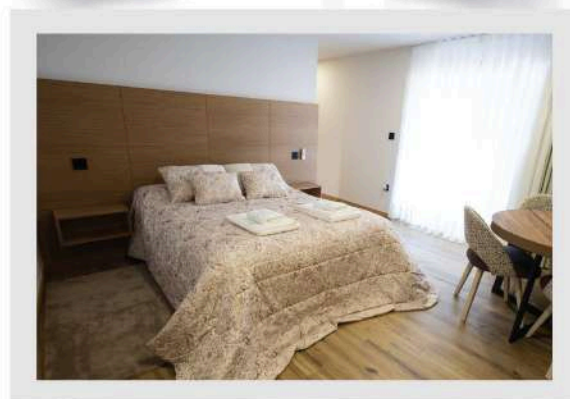

MELGAÇO
PORTUGAL 2025

EVENT DATE: JULY 22ND - 27TH, 2025

Casa Grande de Gondomil

*It is located at:
32 km distance to the race.
126 km distance to Porto Airport
39 km distance to Vigo Airport*

Capacity: 12 people

Number of Rooms: 5

Rate per night: ..... 750.00 EUR

[ACCESS HERE AND LEARN MORE ABOUT THIS ACCOMMODATION](#)

+351 939 434 207 (Chamada para rede móvel nacional)

azevim.nature@gmail.com

www.azevimnature.com

[f](#) [@](#) azevimnature