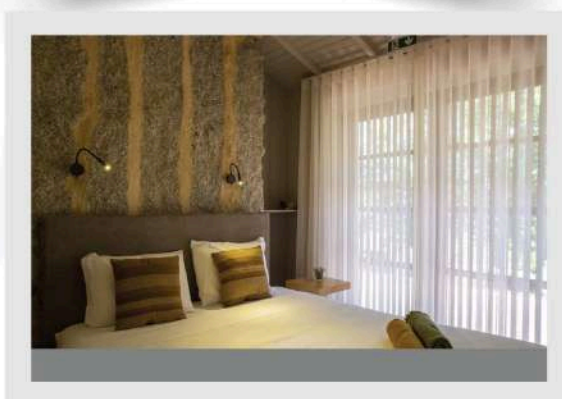

MELGAÇO
PORTUGAL 2025

EVENT DATE: JULY 22ND - 27TH, 2025

Quinta Vila Nova - Apartamento dos Carvalhos

*It is located at:
27 km distance to the race.
130 km distance to Porto Airport
34 km distance to Vigo Airport*

Capacity: 6 people

Number of Rooms: 2

Rate per night: ..... 210.00 EUR

[ACCESS HERE AND LEARN MORE ABOUT THIS ACCOMMODATION](#)

+351 939 434 207 (Chamada para rede móvel nacional)

azevim.nature@gmail.com

www.azevimnature.com

f @ azevimnature