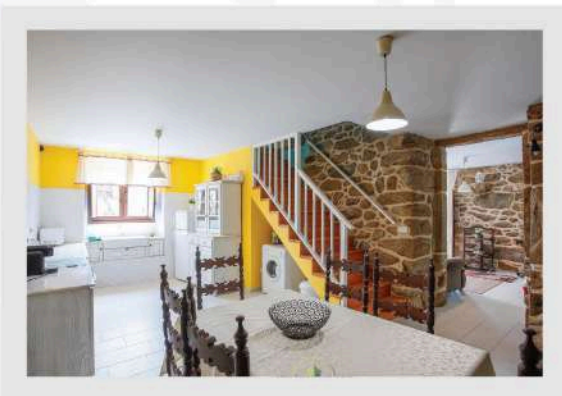

MELGAÇO
PORTUGAL 2025

EVENT DATE: JULY 22ND - 27TH, 2025

Cabreiros de Baixo

*It is located at:
4 km distance to the race.
155 km distance to Porto Airport
79 km distance to Vigo Airport*

Capacity: 7 people

Number of Rooms: 2

Rate per night: ..... 250.00 EUR

[ACCESS HERE AND LEARN MORE ABOUT THIS ACCOMMODATION](#)

+351 939 434 207 (Chamada para rede móvel nacional)

azevim.nature@gmail.com

www.azevimnature.com

Facebook and Instagram icons followed by azevimnature