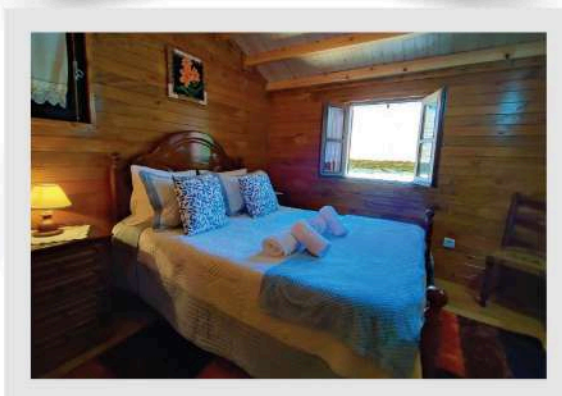

MELGAÇO
PORTUGAL 2025

EVENT DATE: JULY 22ND - 27TH, 2025

Casa da Covinha

*It is located at:
23 km distance to the race.
141 km distance to Porto Airport
66 km distance to Vigo Airport*

Capacity: 4 people

Number of Rooms: 1

Rate per night: ..... 120.00 EUR

[ACCESS HERE AND LEARN MORE ABOUT THIS ACCOMMODATION](#)

+351 939 434 207 (Chamada para rede móvel nacional)

azevim.nature@gmail.com

www.azevimnature.com

f @ azevimnature