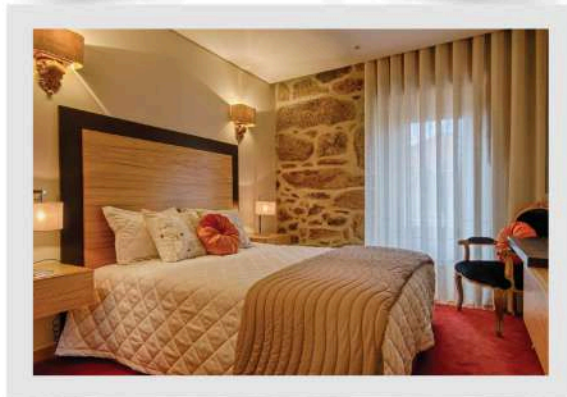

MELGAÇO
PORTUGAL 2025

EVENT DATE: JULY 22ND - 27TH, 2025

Casa das Pesqueiras

*It is located at:
6 km distance to the race.
158 km distance to Porto Airport
59 km distance to Vigo Airport*

Capacity: 8 people

Number of Rooms: 3

Rate per night: ..... 400.00 EUR

[ACCESS HERE AND LEARN MORE ABOUT THIS ACCOMMODATION](#)

+351 939 434 207 (Chamada para rede móvel nacional)

azevim.nature@gmail.com

www.azevimnature.com

Facebook and Instagram icons followed by azevimnature