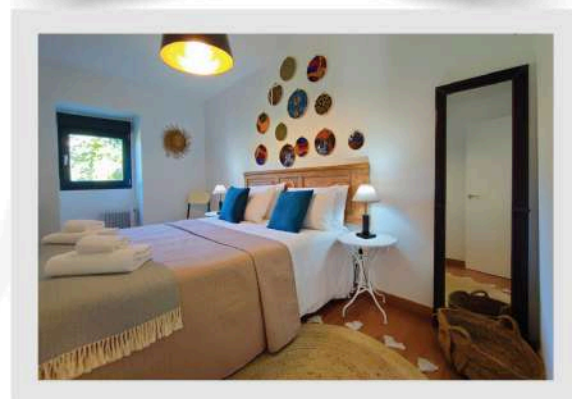

MELGAÇO
PORTUGAL 2025

EVENT DATE: JULY 22ND - 27TH, 2025

Casa 1883

*It is located at:
8 km distance to the race.
161 km distance to Porto Airport
61 km distance to Vigo Airport*

Capacity: 8 people

Number of Rooms: 4

Rate per night: ..... 220.00 EUR

[ACCESS HERE AND LEARN MORE ABOUT THIS ACCOMMODATION](#)

+351 939 434 207 (Chamada para rede móvel nacional)

azevim.nature@gmail.com

www.azevimnature.com

[f](#) [@](#) azevimnature