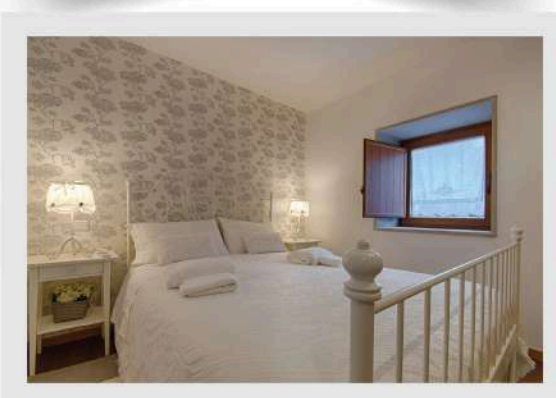

Casa da Costa

*It is located at:
16 km distance to the race.
146 km distance to Porto Airport
75 km distance to Vigo Airport*

Capacity: 6 people

Number of Rooms: 2

Rate per night: .....180.00 EUR

[ACCESS HERE AND LEARN MORE ABOUT THIS ACCOMMODATION](#)

+351 939 434 207 (Chamada para rede móvel nacional)

azevim.nature@gmail.com

www.azevimnature.com

azevimnature