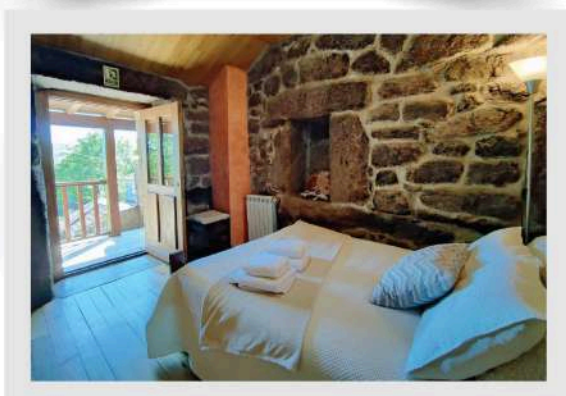

Casa Boletus

*It is located at:
29 km distance to the race.
144 km distance to Porto Airport
78 km distance to Vigo Airport*

Capacity: 6 people

Number of Rooms: 2

Rate per night: .....140.00 EUR

[ACCESS HERE AND LEARN MORE ABOUT THIS ACCOMMODATION](#)