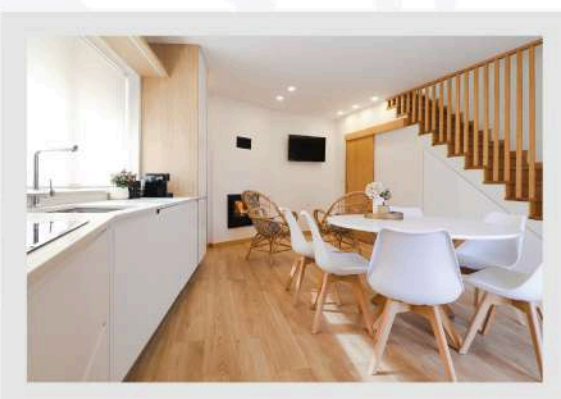

Casa do Palheiro

*It is located at:
27 km distance to the race.
146 km distance to Porto Airport
75 km distance to Vigo Airport*

Capacity: 4 people

Number of Rooms: 2

Rate per night: ..... 150.00 EUR

[ACCESS HERE AND LEARN MORE ABOUT THIS ACCOMMODATION](#)

+351 939 434 207 (Chamada para rede móvel nacional)

azevim.nature@gmail.com

www.azevimnature.com