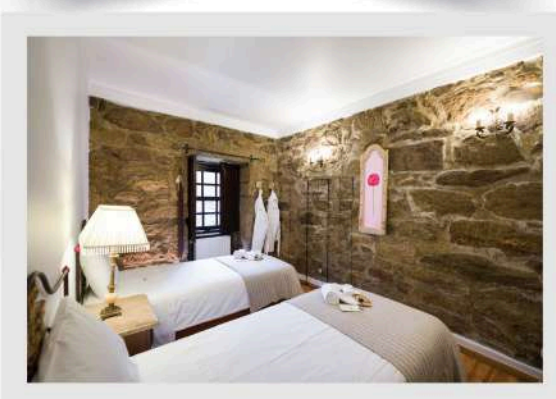

## Casa das Infusões

*It is located at:  
6 km distance to the race.  
149 km distance to Porto Airport  
50 km distance to Vigo Airport*

Capacity: 6 people

Number of Rooms: 3

Rate per night: ..... 200.00 EUR