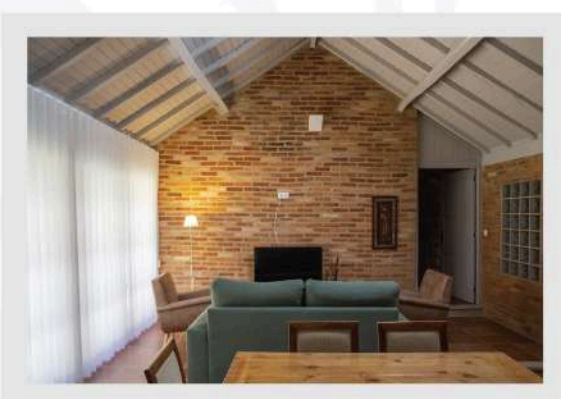

## Quinta Vila Nova - Apartamento do Ulmeiro

*It is located at:*  
 27 km distance to the race.  
 130 km distance to Porto Airport  
 34 km distance to Vigo Airport

Capacity: 10 people

Number of Rooms: 4