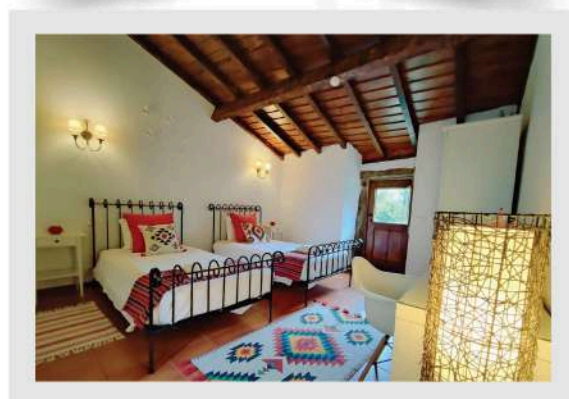

## Casa das Falagueiras

*It is located at:  
25 km distance to the race.  
146 km distance to Porto Airport  
75 km distance to Vigo Airport*

Capacity: 8 people

Number of Rooms: 4

Rate per night: .....250.00 EUR