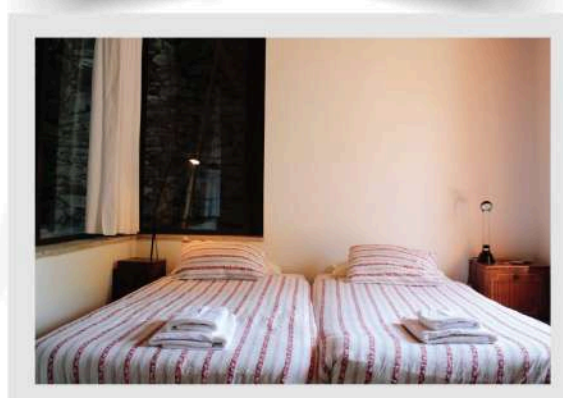

Casa das Bouças de Vidro

*It is located at:
6 km distance to the race.
149 km distance to Porto Airport
50 km distance to Vigo Airport*

Capacity: 4 people

Number of Rooms: 2

Rate per night: ..... 230.00 EUR

[ACCESS HERE AND LEARN MORE ABOUT THIS ACCOMMODATION](#)

+351 939 434 207 (Chamada para rede móvel nacional)

azevim.nature@gmail.com

www.azevimnature.com

azevimnature