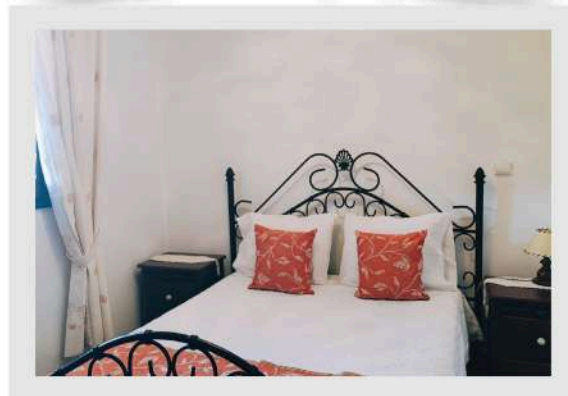

## Casa do Rio

*It is located at:  
23 km distance to the race.  
141 km distance to Porto Airport  
66 km distance to Vigo Airport*

Capacity: 8 people

Number of Rooms: 3

Rate per night: ..... 190.00 EUR

[ACCESS HERE AND LEARN MORE ABOUT THIS ACCOMMODATION](#)