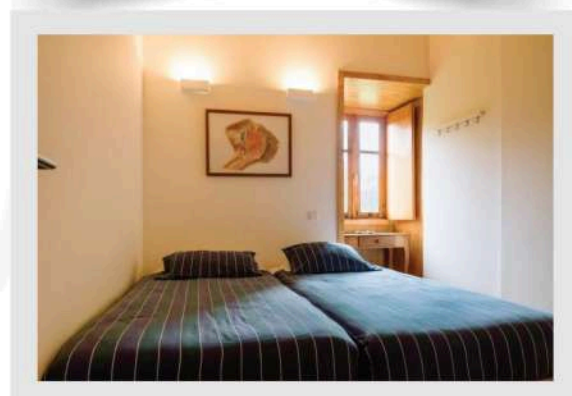

MELGAÇO
PORTUGAL 2025

EVENT DATE: JULY 22ND - 27TH, 2025

Casa das Bouças Baixo

*It is located at:
6 km distance to the race.
244 km distance to Porto Airport
50 km distance to Vigo Airport*

Capacity: 4 people

Number of Rooms: 2

Rate per night: ..... 230.00 EUR

[ACCESS HERE AND LEARN MORE ABOUT THIS ACCOMMODATION](#)

+351 939 434 207 (Chamada para rede móvel nacional)

azevim.nature@gmail.com

www.azevimnature.com

[f](#) [@](#) azevimnature