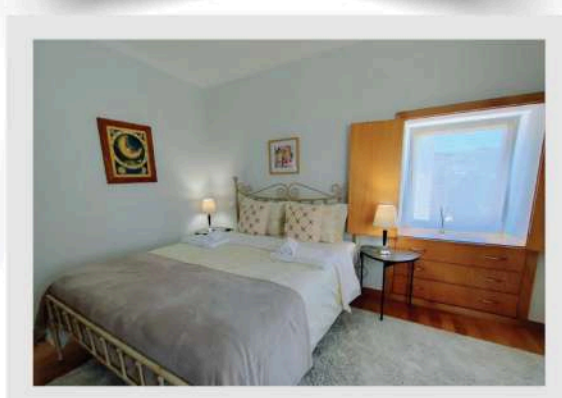

Casa do Sossego

It is located at:
3 km distance to the race.
150 km distance to Porto Airport
52 km distance to Vigo Airport

Capacity: 6 people

Number of Rooms: 3

Rate per night: ..... 150.00 EUR

[ACCESS HERE AND LEARN MORE ABOUT THIS ACCOMMODATION](#)