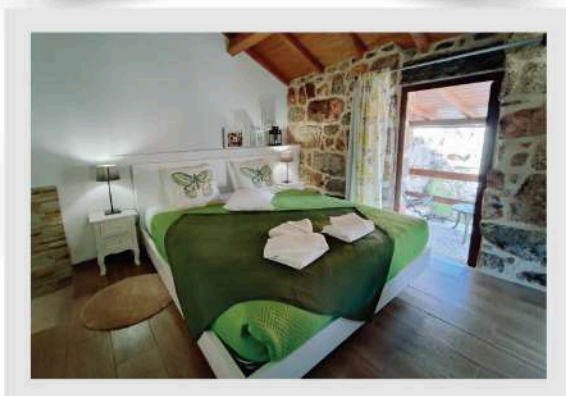

Casa da Forja

*It is located at:
29 km distance to the race.
144 km distance to Porto Airport
78 km distance to Vigo Airport*

Capacity: 3 people

Number of Rooms: 1

Rate per night: ..... 120.00 EUR

[ACCESS HERE AND LEARN MORE ABOUT THIS ACCOMMODATION](#)

+351 939 434 207 (Chamada para rede móvel nacional)

azevim.nature@gmail.com

www.azevimnature.com