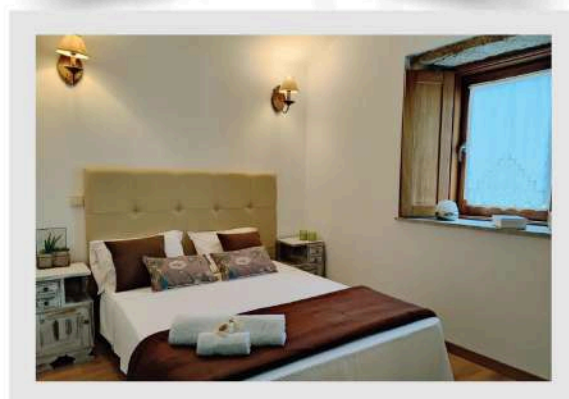

Casa da Telhada

It is located at:
5 km distance to the race.
148 km distance to Porto Airport
49 km distance to Vigo Airport

Capacity: 10 people

Number of Rooms: 4

Rate per night: ..... 290.00 EUR

[ACCESS HERE AND LEARN MORE ABOUT THIS ACCOMMODATION](#)

+351 939 434 207 (Chamada para rede móvel nacional)

azevim.nature@gmail.com

www.azevimnature.com

azevimnature