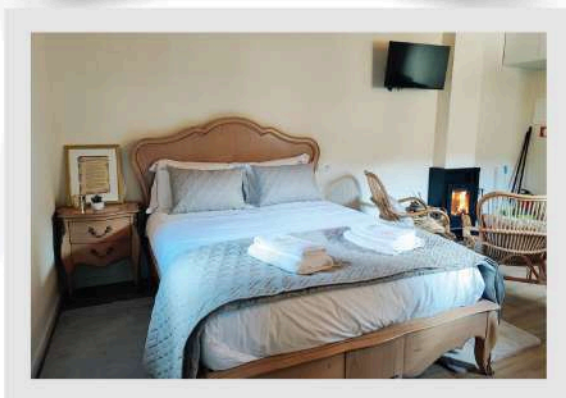

MELGAÇO
PORTUGAL 2025

EVENT DATE: JULY 22ND - 27TH, 2025

Refúgio da Rossaura

*It is located at:
27 km distance to the race.
146 km distance to Porto Airport
75 km distance to Vigo Airport*

Capacity: 2 people

Number of Rooms: 1

Rate per night: ..... 90.00 EUR

[ACCESS HERE AND LEARN MORE ABOUT THIS ACCOMMODATION](#)

+351 939 434 207 (Chamada para rede móvel nacional)

azevim.nature@gmail.com

www.azevimnature.com

f @ azevimnature