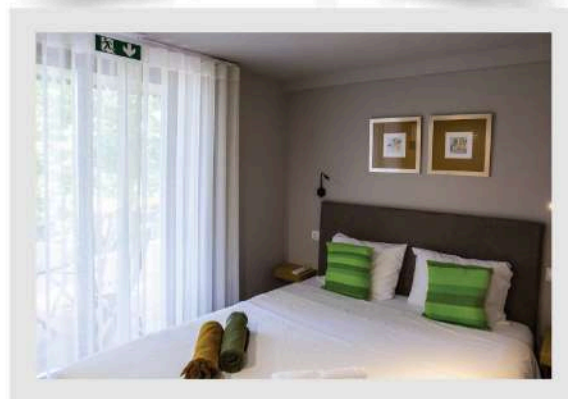

MELGAÇO
PORTUGAL 2025

EVENT DATE: JULY 22ND - 27TH, 2025

Quinta Vila Nova - Apartamento dos Carvalhos

*It is located at:
27 km distance to the race.
130 km distance to Porto Airport
34 km distance to Vigo Airport*

Capacity: 6 people

Number of Rooms: 2

Rate per night: ..... 210.00 EUR

[ACCESS HERE AND LEARN MORE ABOUT THIS ACCOMMODATION](#)

+351 939 434 207 (Chamada para rede móvel nacional)

azevim.nature@gmail.com

www.azevimnature.com

f @ azevimnature