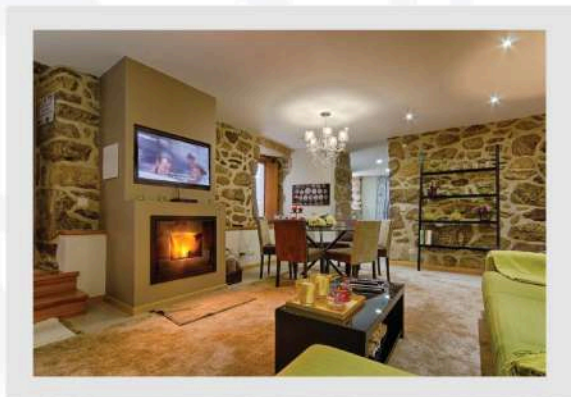

## Casa das Pesqueiras

*It is located at:  
6 km distance to the race.  
158 km distance to Porto Airport  
59 km distance to Vigo Airport*

Capacity: 8 people

Number of Rooms: 3

Rate per night: ..... 400.00 EUR