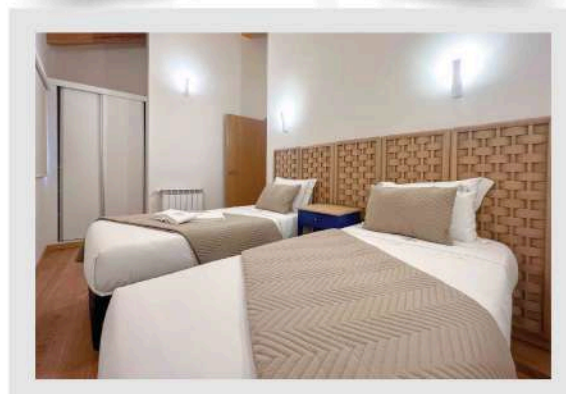

## Casa das Inverneiras

*It is located at:  
27 km distance to the race.  
146 km distance to Porto Airport  
75 km distance to Vigo Airport*

Capacity: 4 people

Number of Rooms: 2

Rate per night: ..... 150.00 EUR