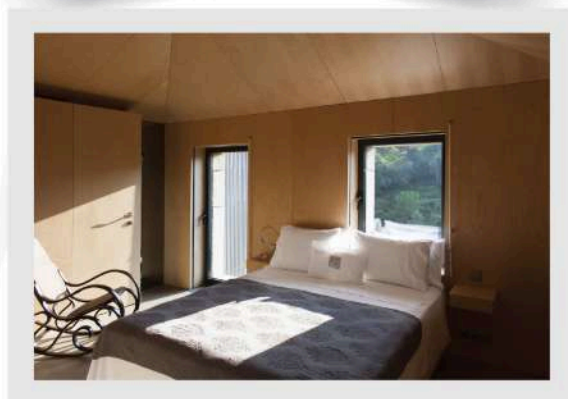

MELGAÇO
PORTUGAL 2025

EVENT DATE: JULY 22ND - 27TH, 2025

Casa do Clérigo | Melgaço Alvarinho Houses

*It is located at:
5 km distance to the race.
139 km distance to Porto Airport
51 km distance to Vigo Airport*

Capacity: 6 people

Number of Rooms: 2

Rate per night: .....200.00 EUR

[ACCESS HERE AND LEARN MORE ABOUT THIS ACCOMMODATION](#)

+351 939 434 207 (Chamada para rede móvel nacional)

azevim.nature@gmail.com

www.azevimnature.com

azevimnature