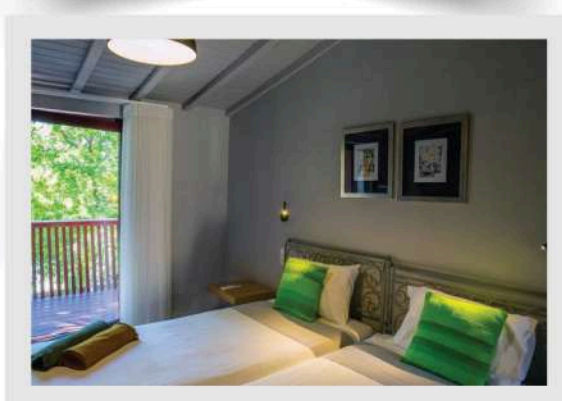

Quinta Vila Nova - Apartamento das Camélias

It is located at:
27 km distance to the race.
130 km distance to Porto Airport
34 km distance to Vigo Airport

Capacity: 4 people

Number of Rooms: 1

Rate per night: ..... 160.00 EUR

[ACCESS HERE AND LEARN MORE ABOUT THIS ACCOMMODATION](#)

+351 939 434 207 (Chamada para rede móvel nacional)

azevim.nature@gmail.com

www.azevimnature.com

azevimnature