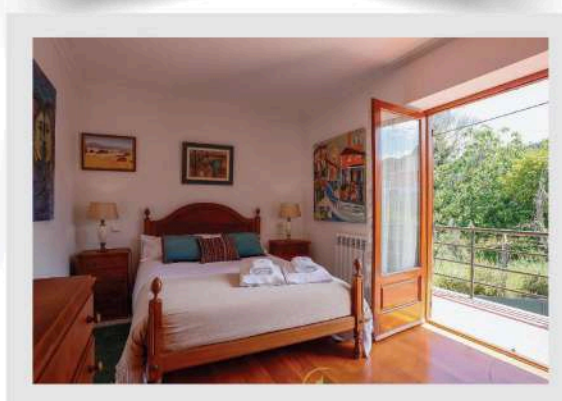

Varanda do Outeiro

It is located at:
3 km distance to the race.
150 km distance to Porto Airport
52 km distance to Vigo Airport

Capacity: 8 people

Number of Rooms: 4

Rate per night: ..... 290.00 EUR

[ACCESS HERE AND LEARN MORE ABOUT THIS ACCOMMODATION](#)