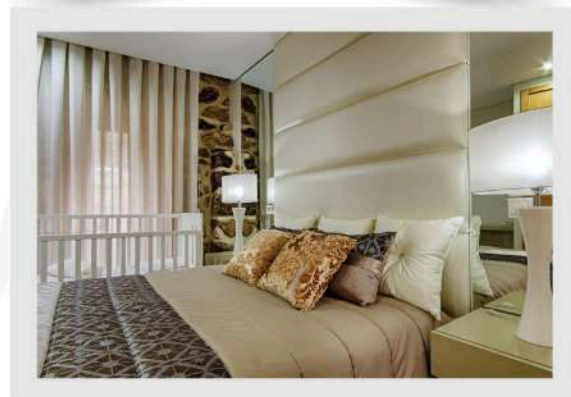

MELGAÇO
PORTUGAL 2025

EVENT DATE: JULY 22ND - 27TH, 2025

Casa das Pesqueiras

*It is located at:
6 km distance to the race.
158 km distance to Porto Airport
59 km distance to Vigo Airport*

Capacity: 8 people

Number of Rooms: 3

Rate per night: ..... 400.00 EUR

[ACCESS HERE AND LEARN MORE ABOUT THIS ACCOMMODATION](#)

+351 939 434 207 (Chamada para rede móvel nacional)

azevim.nature@gmail.com

www.azevimnature.com

Facebook and Instagram icons followed by azevimnature