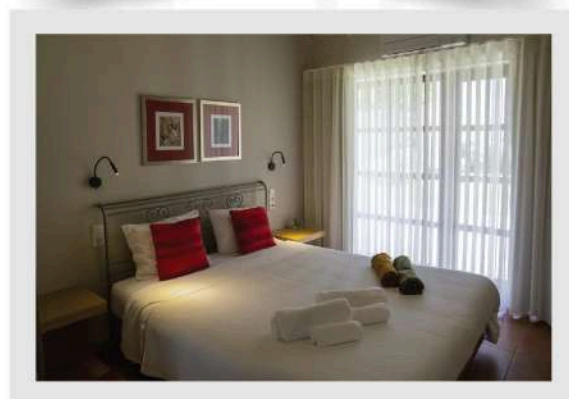

Quinta Vila Nova - Apartamento do Ulmeiro

It is located at:
27 km distance to the race.
130 km distance to Porto Airport
34 km distance to Vigo Airport

Capacity: 10 people

Number of Rooms: 4

Rate per night: ..... 250.00 EUR

[ACCESS HERE AND LEARN MORE ABOUT THIS ACCOMMODATION](#)

+351 939 434 207 (Chamada para rede móvel nacional)

azevim.nature@gmail.com

www.azevimnature.com

azevimnature