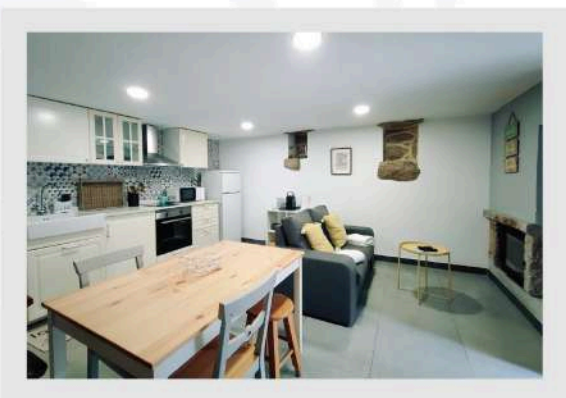

## Casa da Corga

*It is located at:  
29 km distance to the race.  
144 km distance to Porto Airport  
78 km distance to Vigo Airport*

Capacity: 4 people

Number of Rooms: 1

Rate per night: ..... 130.00 EUR