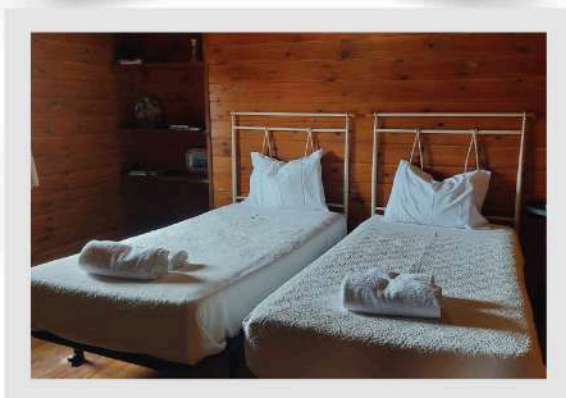

## Casa da Bica

*It is located at:  
23 km distance to the race.  
141 km distance to Porto Airport  
66 km distance to Vigo Airport*

Capacity: 6 people

Number of Rooms: 2

Rate per night: .....140.00 EUR

[ACCESS HERE AND LEARN MORE ABOUT THIS ACCOMMODATION](#)