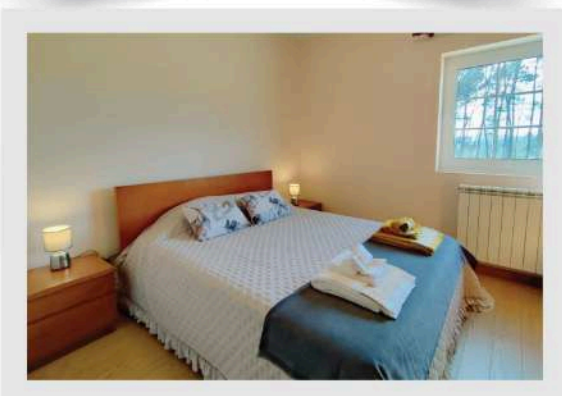

MELGAÇO
PORTUGAL 2025

EVENT DATE: JULY 22ND - 27TH, 2025

Casa Fronteira

*It is located at:
47 km distance to the race.
112 km distance to Porto Airport
38 km distance to Vigo Airport*

Capacity: 10 people

Number of Rooms: 5

Rate per night: ..... 450.00 EUR

[ACCESS HERE AND LEARN MORE ABOUT THIS ACCOMMODATION](#)

+351 939 434 207 (Chamada para rede móvel nacional)

azevim.nature@gmail.com

www.azevimnature.com

Facebook and Instagram icons followed by azevimnature