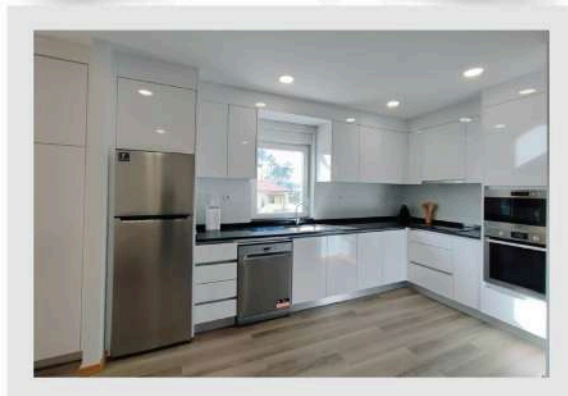

MELGAÇO
PORTUGAL 2025

EVENT DATE: JULY 22ND - 27TH, 2025

Casa Fronteira

*It is located at:
47 km distance to the race.
112 km distance to Porto Airport
38 km distance to Vigo Airport*

Capacity: 10 people

Number of Rooms: 5

Rate per night: ..... 450.00 EUR

[ACCESS HERE AND LEARN MORE ABOUT THIS ACCOMMODATION](#)

+351 939 434 207 (Chamada para rede móvel nacional)

azevim.nature@gmail.com

www.azevimnature.com

Facebook and Instagram icons followed by azevimnature