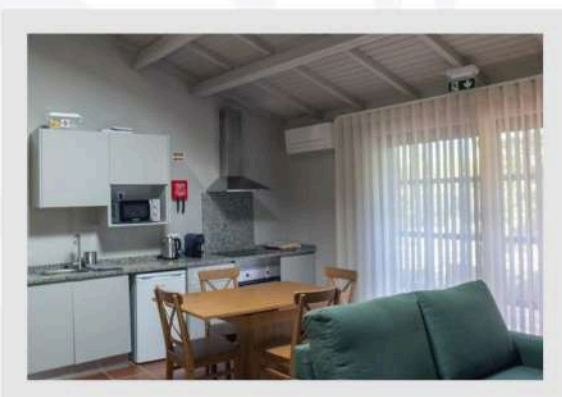

MELGAÇO
PORTUGAL 2025

EVENT DATE: JULY 22ND - 27TH, 2025

Quinta Vila Nova - Apartamento dos Carvalhos

*It is located at:
27 km distance to the race.
130 km distance to Porto Airport
34 km distance to Vigo Airport*

Capacity: 6 people

Number of Rooms: 2

Rate per night: ..... 210.00 EUR

[ACCESS HERE AND LEARN MORE ABOUT THIS ACCOMMODATION](#)

+351 939 434 207 (Chamada para rede móvel nacional)

azevim.nature@gmail.com

www.azevimnature.com

f @ azevimnature