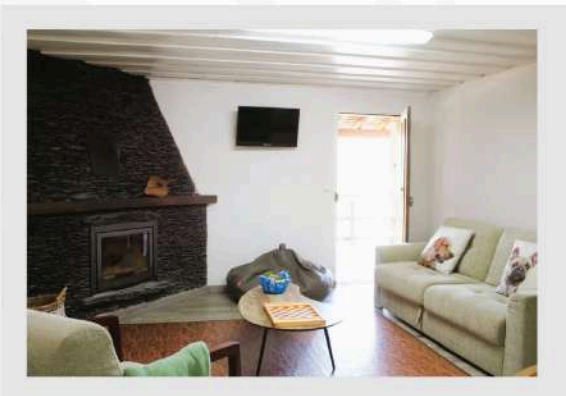

MELGAÇO
PORTUGAL 2025

EVENT DATE: JULY 22ND - 27TH, 2025

Casa do Castanheiro

*It is located at:
23 km distance to the race.
141 km distance to Porto Airport
66 km distance to Vigo Airport*

Capacity: 6 people

Number of Rooms: 2

Rate per night: ..... 150.00 EUR

[ACCESS HERE AND LEARN MORE ABOUT THIS ACCOMMODATION](#)

+351 939 434 207 (Chamada para rede móvel nacional)

azevim.nature@gmail.com

www.azevimnature.com

f @ azevimnature