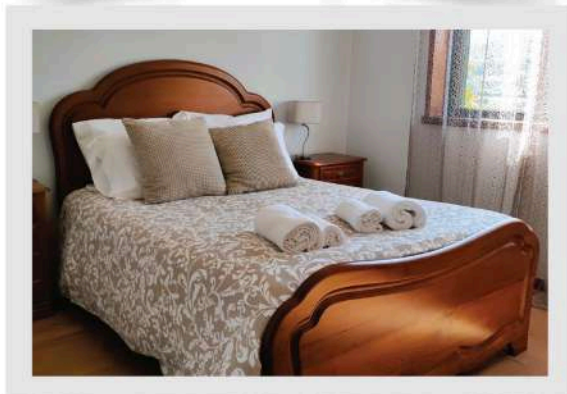

MELGAÇO
PORTUGAL 2025

EVENT DATE: JULY 22ND - 27TH, 2025

Casa Avô Manuel

It is located at:
49 km distance to the race.
114 km distance to Porto Airport
36 km distance to Vigo Airport

Capacity: 11 people

Number of Rooms: 5

Rate per night: ..... 350.00 EUR

[ACCESS HERE AND LEARN MORE ABOUT THIS ACCOMMODATION](#)

+351 939 434 207 (Chamada para rede móvel nacional)

azevim.nature@gmail.com

www.azevimnature.com

Facebook and Instagram icons followed by azevimnature